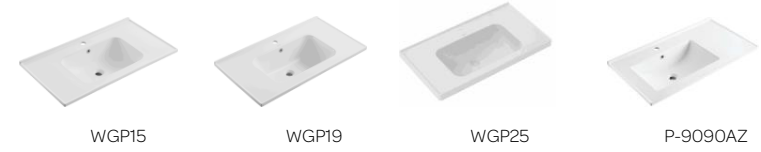

 OP - W7066-ABT
700*390*790mm

OP - W7103-ABT
690*360*735mm

OP - W780-ABT
680*395*722mm

OP - W7002X-ABT
700*380*750mm

OP - W7202Z-ABT
720*370*735mm
Wall Horizontal

Adjustable Distanced Toilet Pit
Adjustable Distance Hole Installation

Minimum Pit Distance
235mm

Maximum Pit Distance
490mm

OP - WS07YS-ABT
Wall-mounted ordinary toilet special water tank
506*(165-210)x(1180 1380)mm

OP - W7011 G IX-APT
Upgraded Urea Formaldehyde Cover
Use with 07Y water tank
560*360*350mm

Ceramic Basins

Tabletop Tray

One-Piece Tray

Taichung Basin

Balcony Basin

Counter Basin

Laundry Tub

OP-WY23-ABT
480*395*175mm
Sales Code: PBDPC002