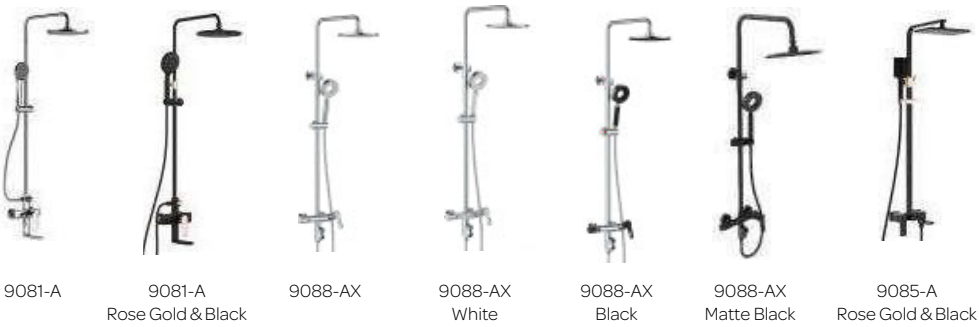

Shower Heads

Constant Temperature