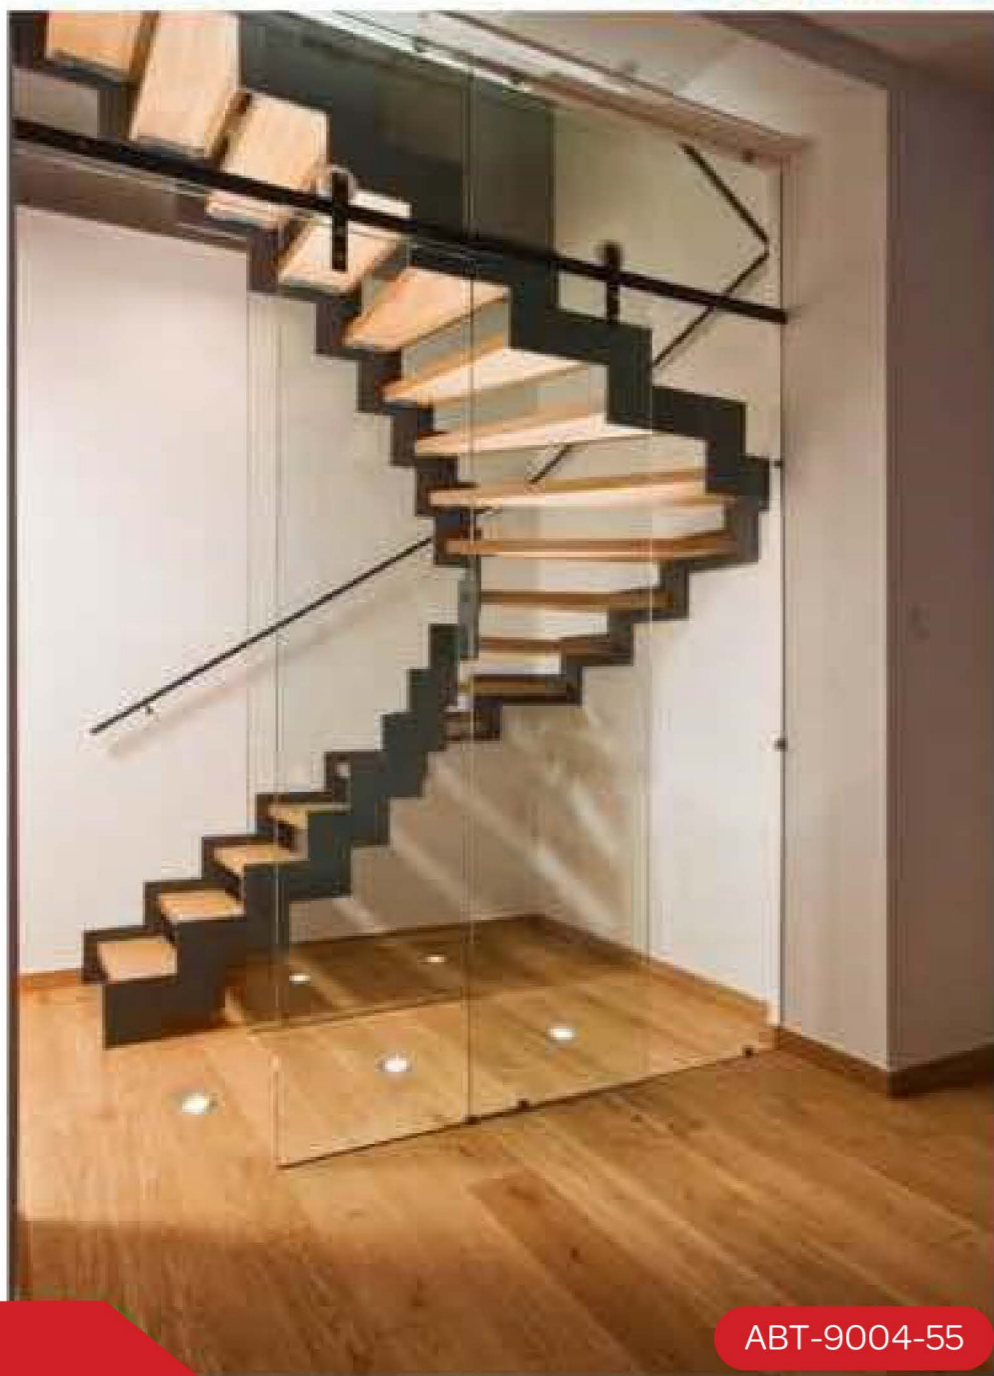

More Information

Single Stringer stairs give the most open look of any type of stair. These stairs have heavy-duty center beams that make the stair capable of handling 300 lbs per tread, and can go up nearly any height.

The single stringer can be made from:

- 100x100mm steel rectangular tube
- 100x150mm steel rectangular tube
- 100x200mm steel square tube
- 150x150mm steel square tube on diamond
- 114mm round steel tube
- 159mm round steel tube
- Tri-Frame stair configured from (3) pipes
- & more

Floating with LED Light + Glass Railing

MODERN STAIRCASE

ABT-9004-125

ABT-9004-15

ABT-9004-129

ABT-9004-127

ABT-9004-55

ABT-9004-20