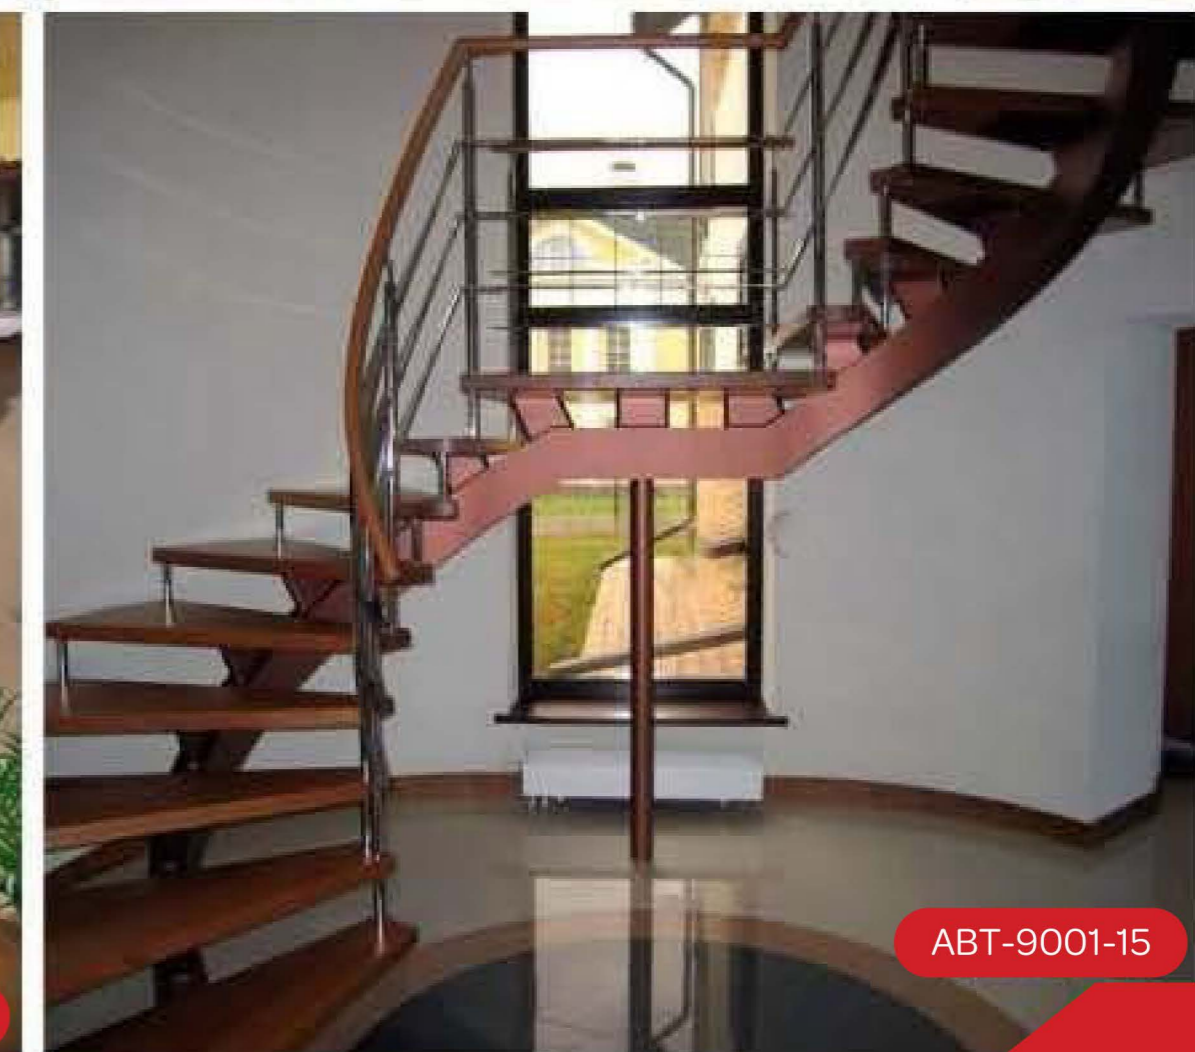

More Information

Single Stringer stairs give the most open look of any type of stair. These stairs have heavy-duty center beams that make the stair capable of handling 300 lbs per tread, and can go up nearly any height.

ABT-9001-2

ABT-9001-26

ABT-9001-3

ABT-9001-21

ABT-9001-25

ABT-9001-27

ABT-9001-15

Glass Step, Wooden Step, Marble Step