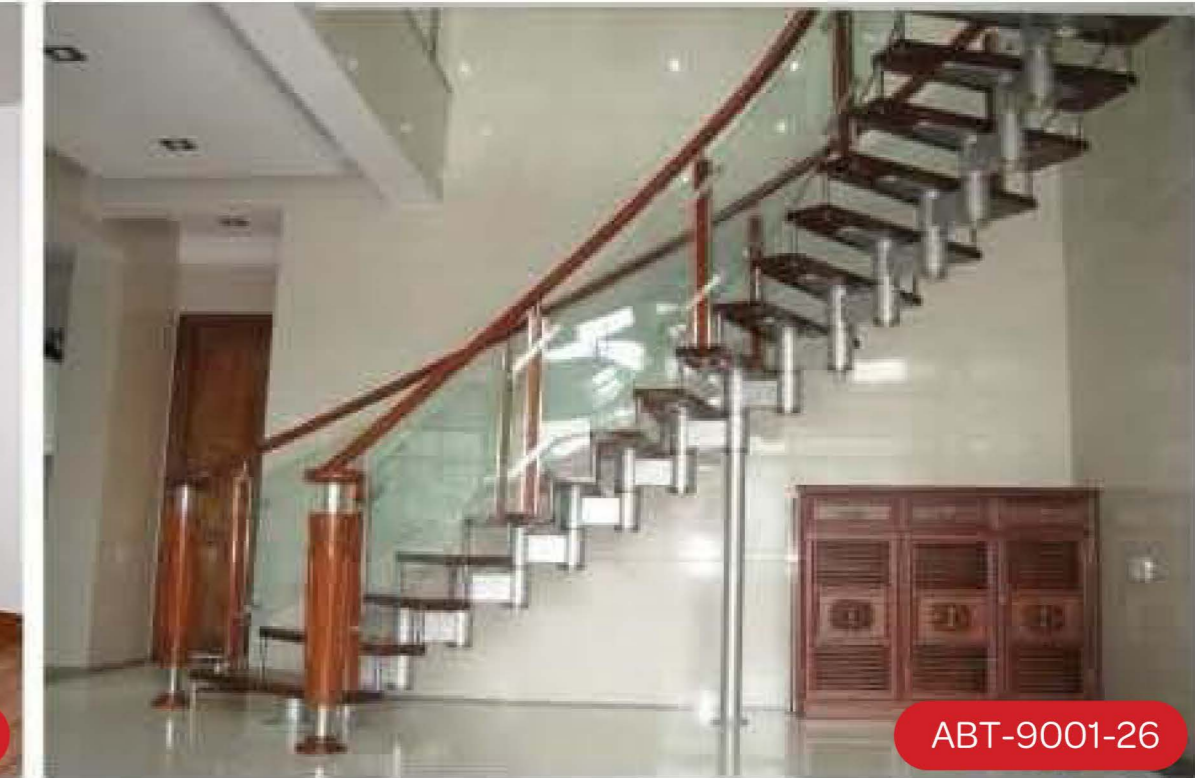

More Information

Single Stringer stairs give the most open look of any type of stair. These stairs have heavy-duty center beams that make the stair capable of handling 300 lbs per tread, and can go up nearly any height.

The single stringer can be made from:

- 100x100mm steel rectangular tube
- 100x150mm steel rectangular tube
- 100x200mm steel square tube
- 150x150mm steel square tube on diamond
- 114mm round steel tube
- 159mm round steel tube
- Tri-Frame stair configured from (3) pipes
- & more

These stairs can be made in almost any configuration:

- Straight-line
- L-shaped
- U-shaped (aka switchback stair or scissor stair)
- Geometric winder treads
- & combined with curved stairs or spiral stairs!

Component	Specification	Material	Finish
stringer	Ø108mmx4.0mm/ 100*100*4.0mm/150* 100mm	A3 Steel/SS304	powder coated/satin
tread board	38/50mm thick /12+1.56mpvb+12 mm tempered glass	solid wood/clear tempered glass	Painting/cle ar
handrail	Ø 50.8x1.5mm/ or square tube	stainless steel /solid wood	satin/mirror/ varnished