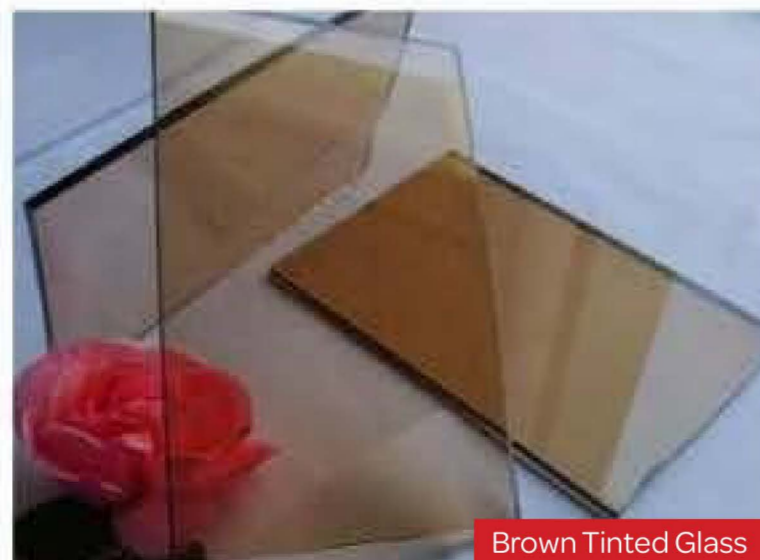

ABT-9003-20

ABT-9004-126

Beech stains *Buchenholz - Beizfarben*

Rough - Ungebeizt

Natural 12 - Natur 12

Walnut 15 - Nussbaum 15

Walnut 16 - Nussbaum 16

Mahogany 18 - Mahagoni 18

Mahogany 20 - Mahagoni 20

Blue Tinted Glass

Dark Grey Tinted Glass

Light Grey Tinted Glass

Extra Clear Glass

Clear Tempered Glass

Frosted Glass

Brown Tinted Glass