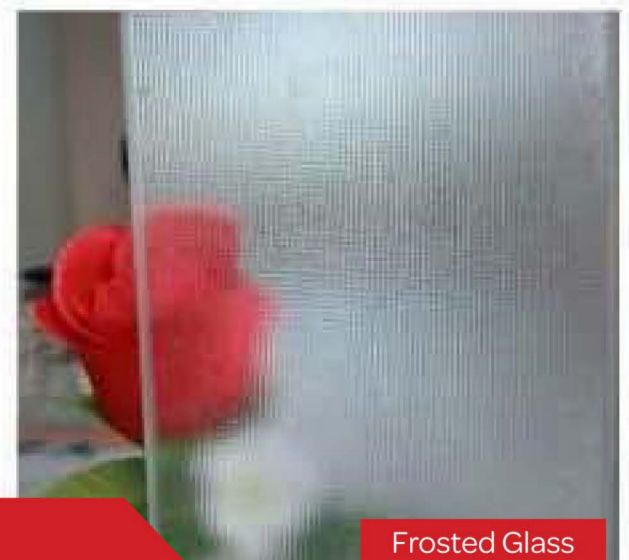

Frosted Glass