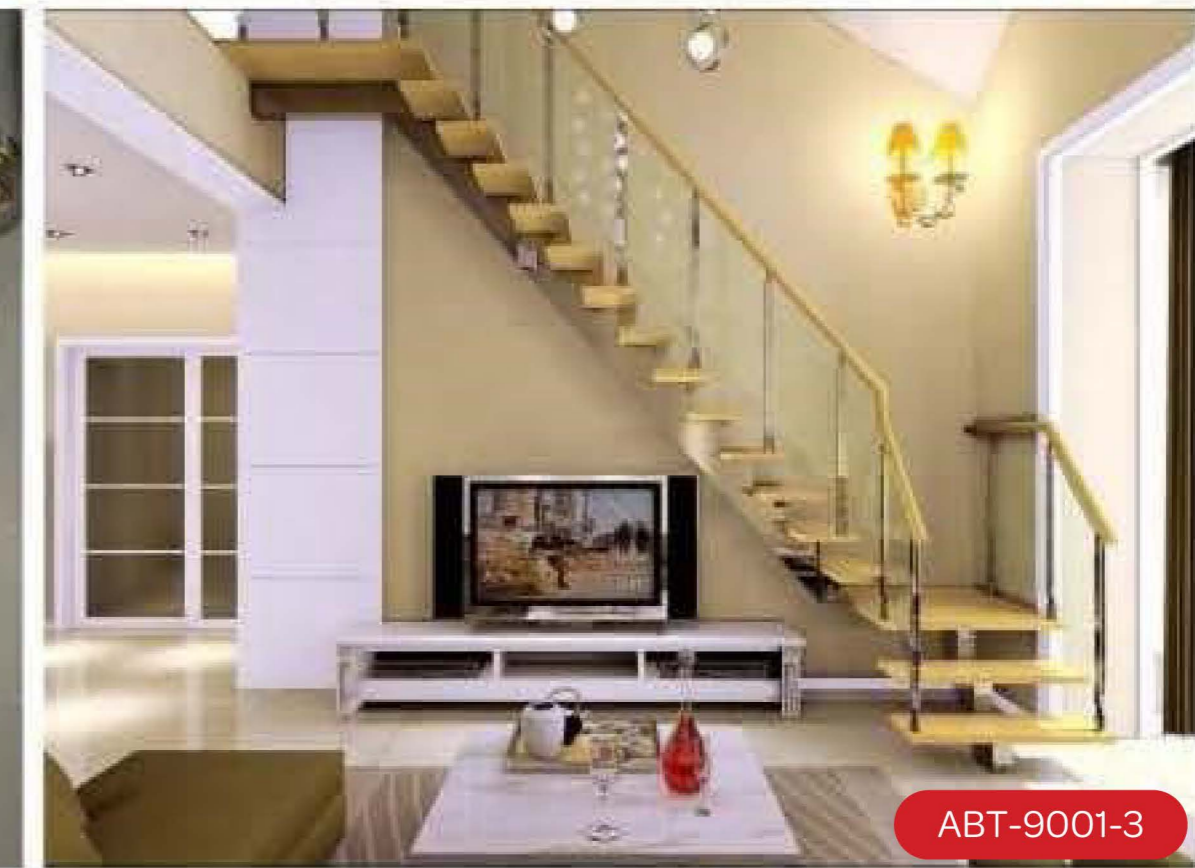

ABT-9001-26